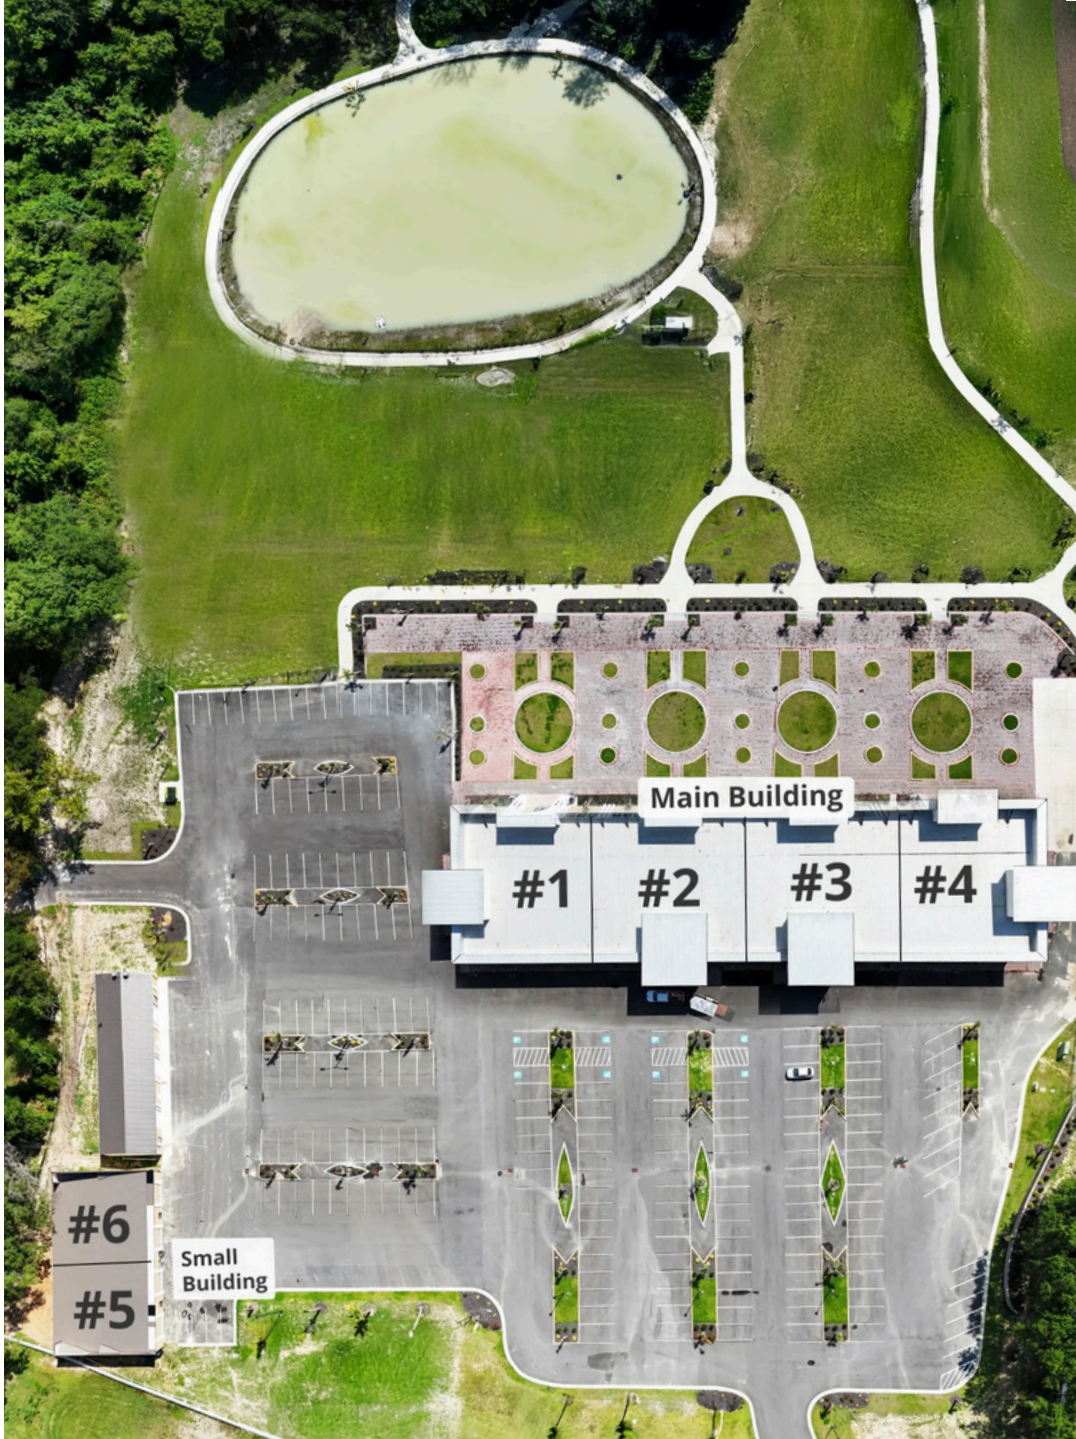

PROPERTY AERIAL

GEORGE MANLEY
NC BROKER
C: 910.603.8395
GEORGE@CSGNC.COM

CAROLINA SUMMIT GROUP
390 SW Broad Street, Suite B
Southern Pines, NC 28387
910.684.5353
carolinasummitgroup.com

HOLLY BELL
NC BROKER
C: 910.690.1065
HOLLY@CSGNC.COM