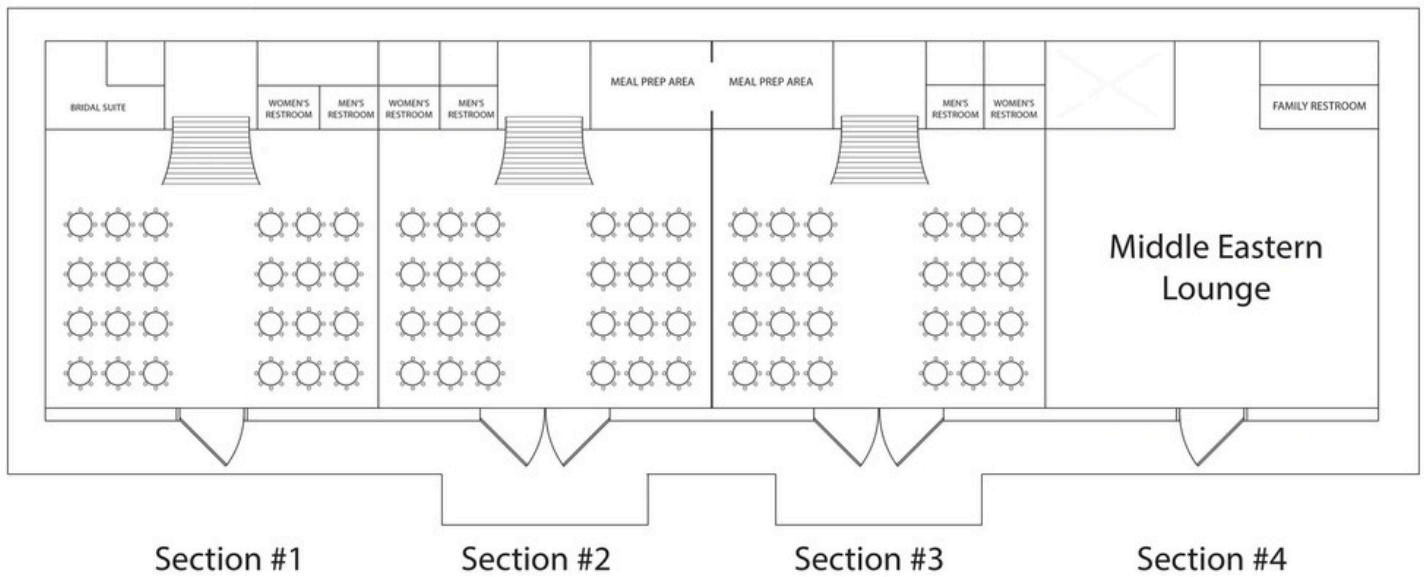

MAIN BUILDING LAYOUT

BALCONY- SHAHBAIN EVENT CENTER

1ST FLOOR - SHAHBAIN EVENT CENTER

GEORGE MANLEY
NC BROKER
C: 910.603.8395
GEORGE@CSGNC.COM

CAROLINA SUMMIT GROUP
390 SW Broad Street, Suite B
Southern Pines , NC 28387
910.684.5353
carolinasummitgroup.com